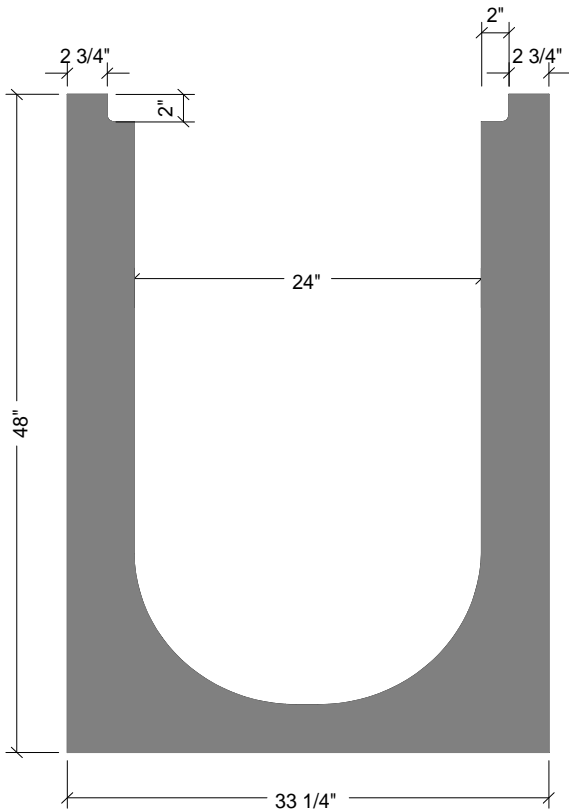

CAN AM

PRECAST PRODUCTS LTD.

CATCH BASIN RISERS 6" TO 24" DEPTH
INCREASE IN 6" INCREMENTS

TOP VIEW

SIDE VIEW

SIDE VIEW DITCH CATCH BASIN

www.canamprecast.com